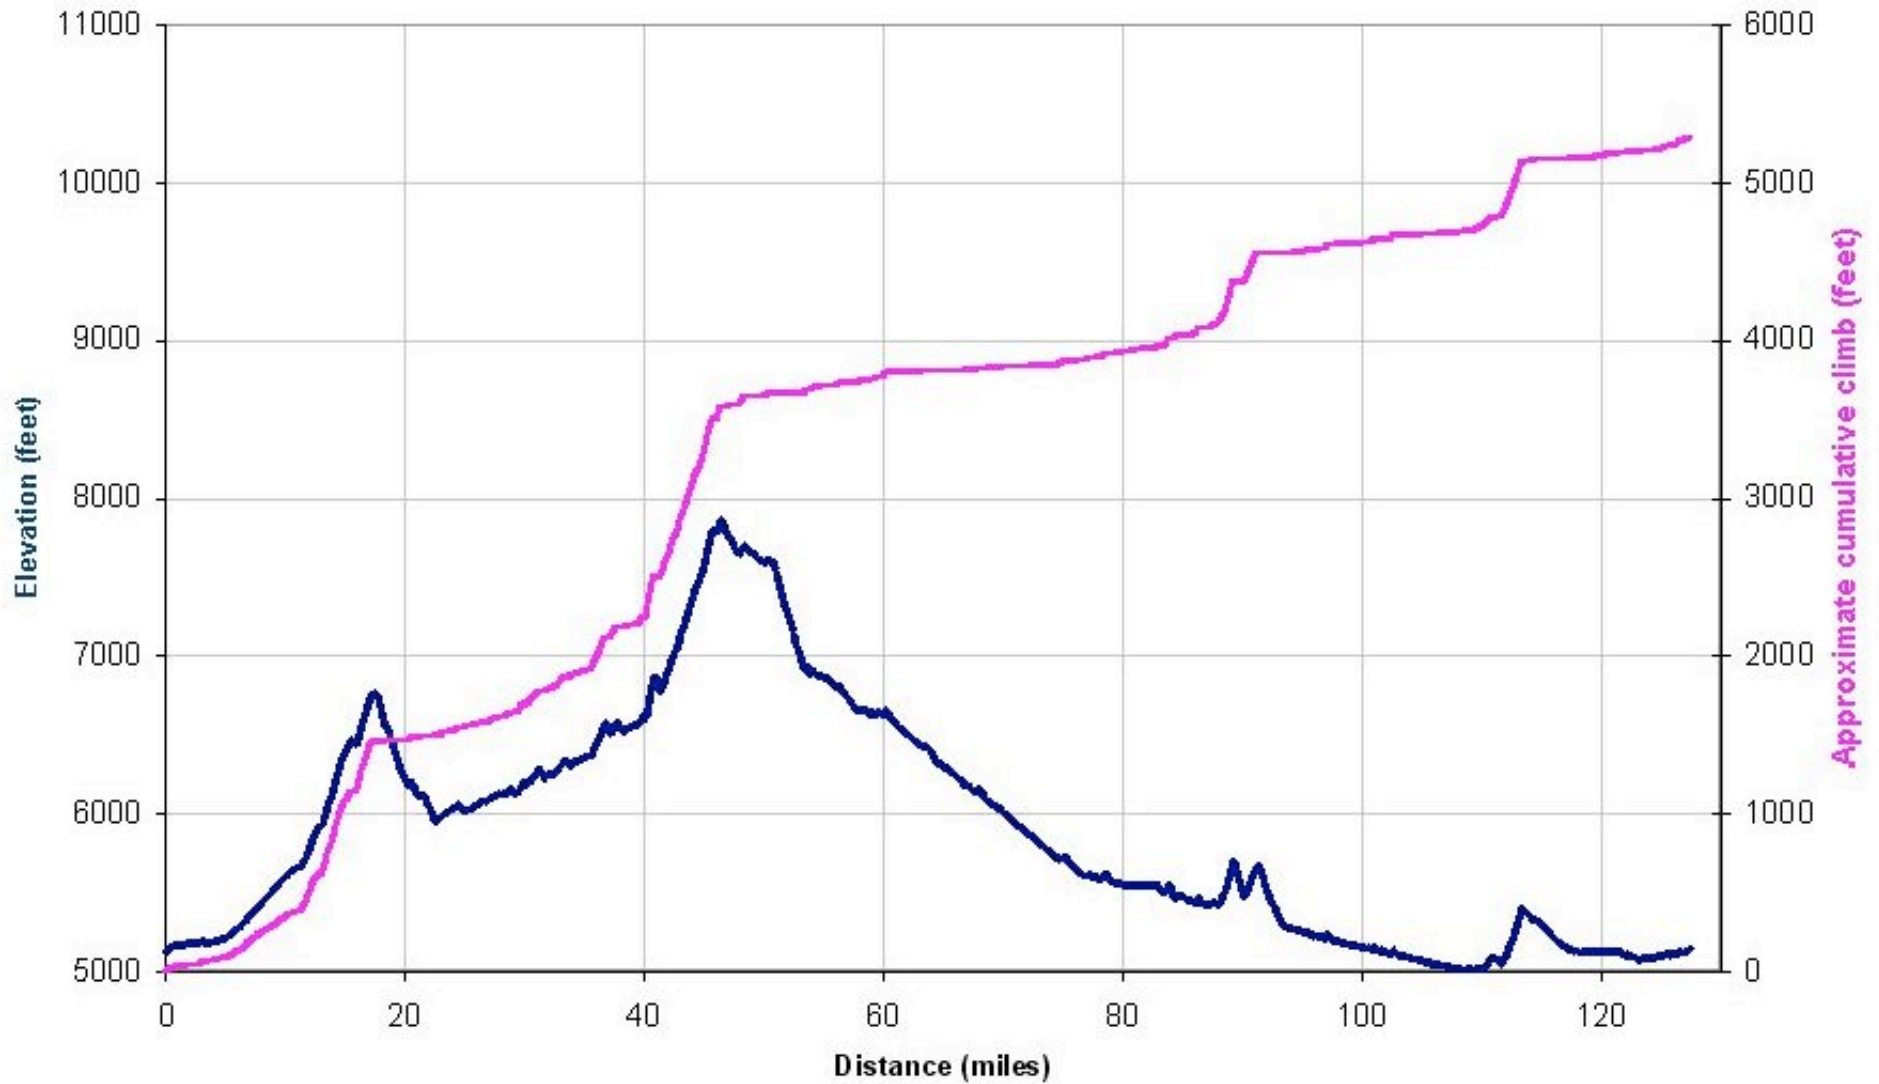

RATPOD

130-mile route elevation profile

• Elevation • Cumulative Climb